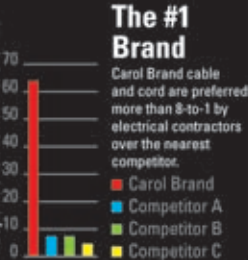

General Cable
4 Tessenor Drive, Highland Heights, KY 41076